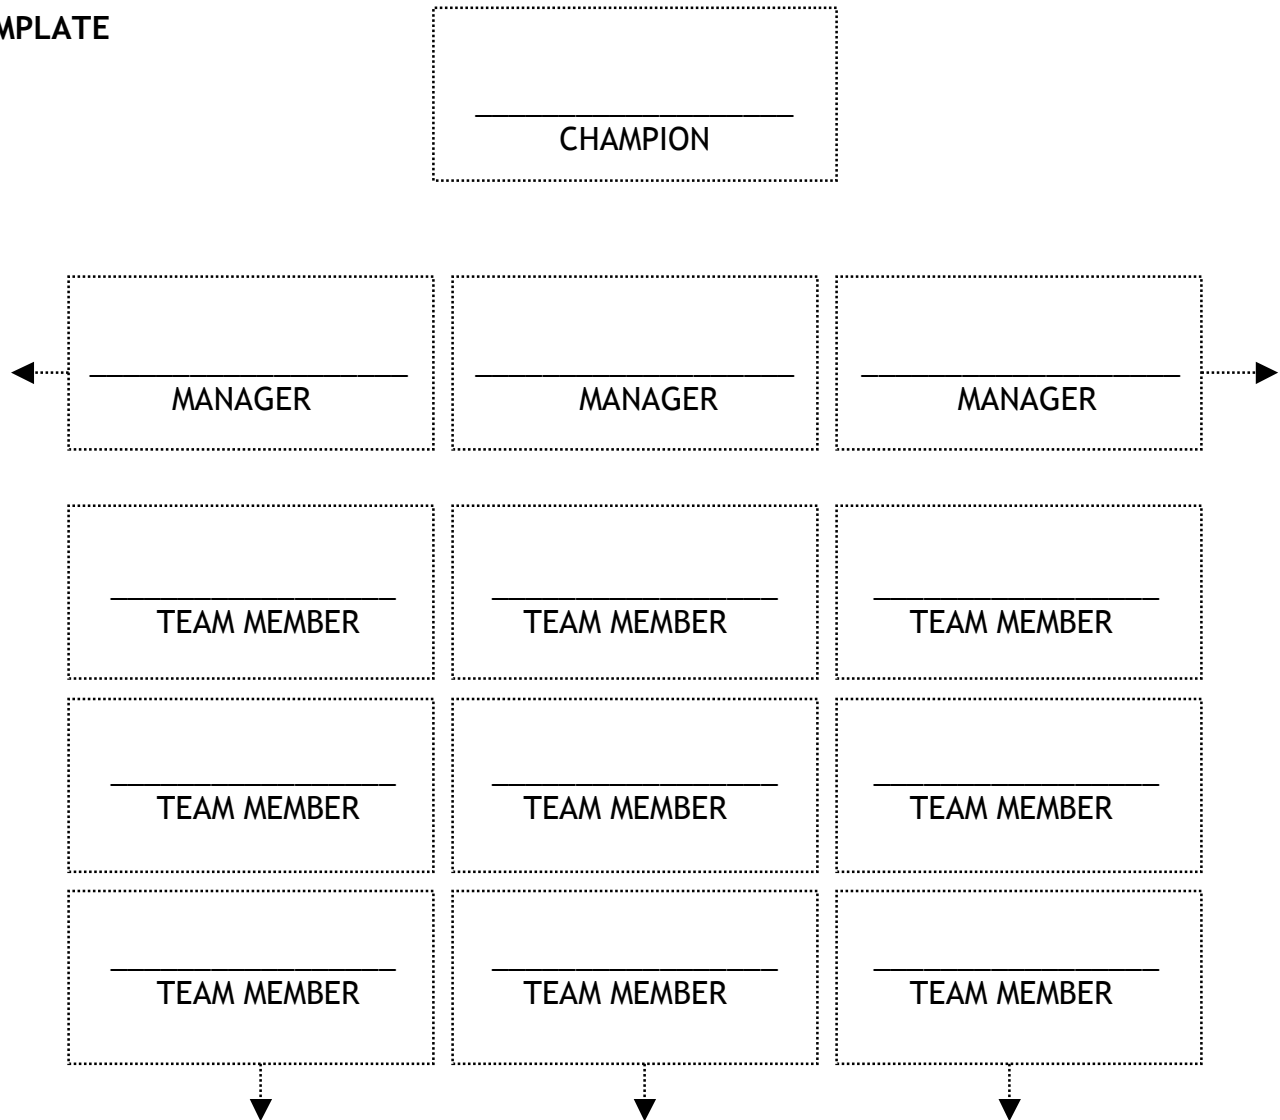

ECOLOGICAL
DEVELOPING AN ENVIRONMENTAL TEAM

An Environmental Team should include representation from all areas of your organization. The team also requires a Champion or leader. It is important to choose someone that both has a strong interest in environmental issues and has the ability to communicate this passion to all areas of the organization.

TEMPLATE

ADD MORE MEMBERS/MANAGERS AS NECESSARY